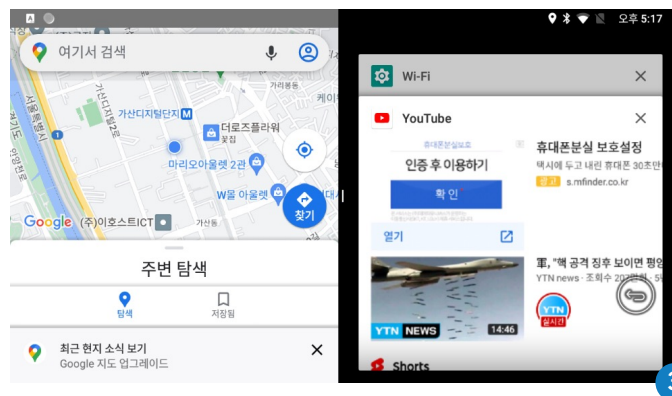

2 Main screen

- 1 Status bar
- 5 Wi-Fi setting
- 9 Home button
- 2 Flying back button
- 6 Volume control
- 10 Recent apps button
- 3 Quick apps icon and app list
- 7 Map zoom in
- 11 Back button
- 4 System setting
- 8 Map zoom out
- 12 Google voice search

3 Split screen I

- 1 Press recent app button to select the apps for split screen
- 2 Drag selected app screen to the left side
- 3 And select another app screen on the right side

4 Split screen II

○ Drag center division bar button to change the split screen display ratio