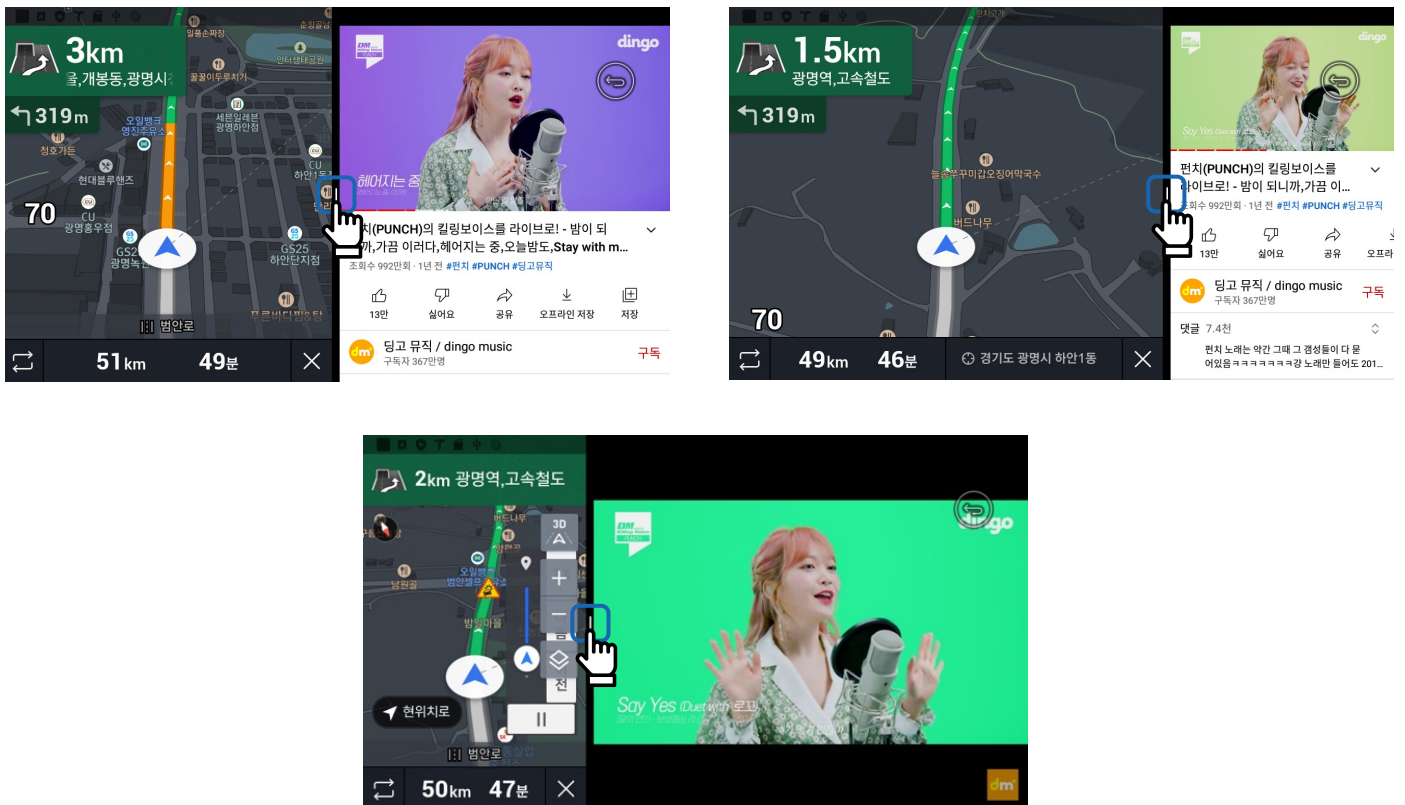

2 Main screen

- 1 Status bar
- 5 Wi-Fi setting
- 9 Home button
- 2 Flying back button
- 6 Volume control
- 10 Recent apps button
- 3 Quick apps icon and app list
- 7 Map zoom in
- 11 Back button
- 4 System setting
- 8 Map zoom out
- 12 Google voice search

3 Split screen I

- 1 Press recent app button to select the apps for split screen
- 2 Drag selected app screen to the left side
- 3 And select another app screen on the right side

4 Split screen II

○ Drag center division bar button to change the split screen display ratio

5 Quick app setting

1. Press and hold the user icon on the main screen
(6 registrations are possible)
2. Select the app you want to register from the list of installed apps
3. Change icon when registered normally