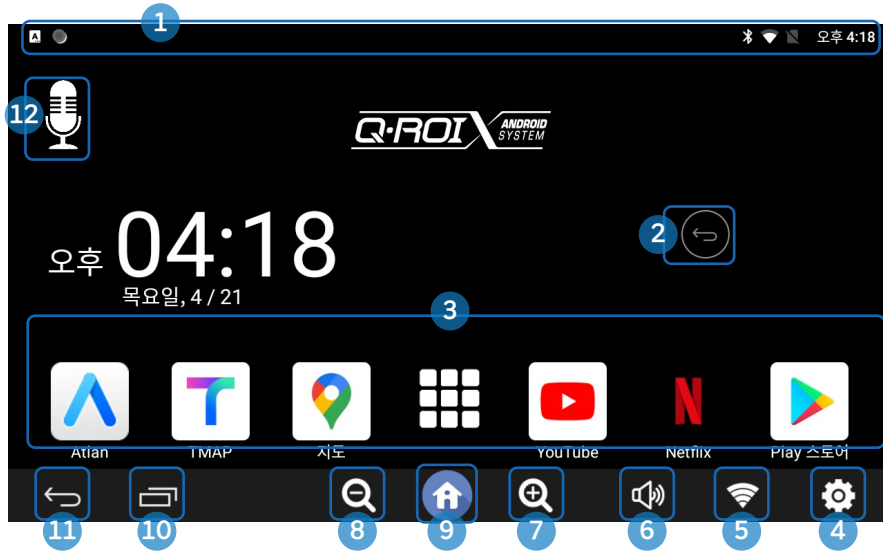

1 PRODUCT SPECIFICATIONS AND CHARACTERISTICS

CATEGORY		SPECIFICATION
OS Version		10
CPU		ARM Cortex-A72 + Cortex-A53@2.0GHz (HEXA CORE)
GPU		ARM Mali-T860 (QUAD CORE)
Memory	RAM	4GB LPDDR4
	Internal Storage	32GB eMMC
	External Storage	microSD slot (MAX 128GB)
Network	Wi-Fi	802.11 a/b/g/n/ac (2.4 GHz / 5GHz)
	Bluetooth	4.2 (Internally on board with Antenna)
	GPS	GPS + GLONASS
	Modem	[Option] LTE + UMTS + GSM (Connect type : External USB Dongle type)
Video	Out	LVDS 5CH x 1 / HDMI x 1
	In	None
Audio	Out	AUX + SPK + BT AUX + FM TX
	In	MIC
USB Port		HOST x 3 (Internal 2.0 Port x 1 + 3.0 Port x 1 / Extension Cable Port x 1) OTG x 1
Touch Input		Resistive / Capacitive / UART
Dimension		160mmx99mmx28mm
Power		DC 9V ~ 18V
Operation Temperature		-10℃ ~ 70℃
Storage Temperature		-20℃ ~ 80℃

2 Main screen

- 1 Status bar
- 5 Wi-Fi setting
- 9 Home button
- 2 Flying back button
- 6 Volume control
- 10 Recent apps button
- 3 Quick apps icon and app list
- 7 Map zoom in
- 11 Back button
- 4 System setting
- 8 Map zoom out
- 12 Google voice search

3 Split screen I

- 1 Press recent app button to select the apps for split screen
- 2 Drag selected app screen to the left side
- 3 And select another app screen on the right side

4 Split screen II

○ Drag center division bar button to change the split screen display ratio

5 Quick app setting

1. Press and hold the user icon on the main screen
(6 registrations are possible)
2. Select the app you want to register from the list of installed apps
3. Change icon when registered normally