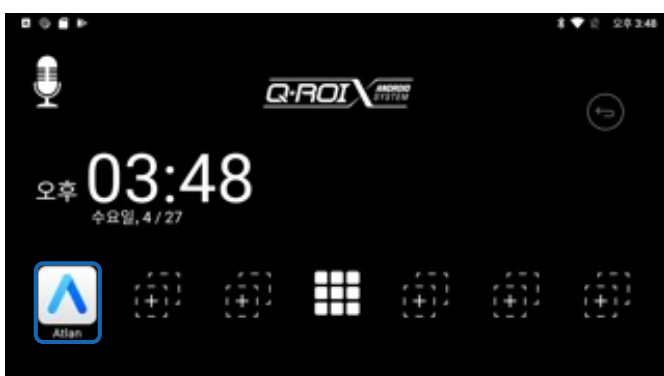

2 Main screen

- 1 Status bar
- 5 Wi-Fi setting
- 9 Home button
- 2 Flying back button
- 6 Volume control
- 10 Recent apps button
- 3 Quick apps icon and app list
- 7 Map zoom in
- 11 Back button
- 4 System setting
- 8 Map zoom out
- 12 Google voice search

3 Split screen I

- 1 Press recent app button to select the apps for split screen
- 2 Drag selected app screen to the left side
- 3 And select another app screen on the right side

4 Split screen II

○ Drag center division bar button to change the split screen display ratio

5 Quick app setting

1. Press and hold the user icon on the main screen
(6 registrations are possible)
2. Select the app you want to register from the list of installed apps
3. Change icon when registered normally