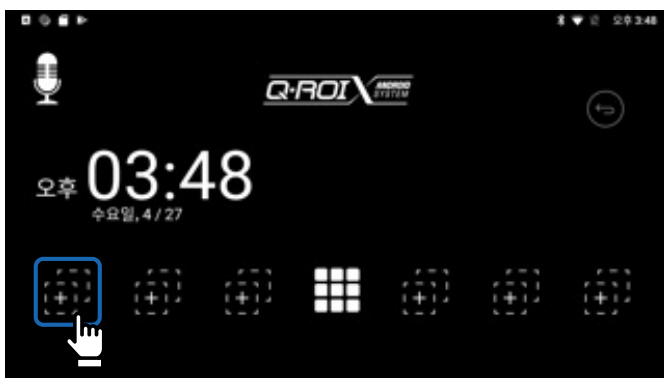

2 Main screen

- 1 Status bar
- 5 Wi-Fi setting
- 9 Home button
- 2 Flying back button
- 6 Volume control
- 10 Recent apps button
- 3 Quick apps icon and app list
- 7 Map zoom in
- 11 Back button
- 4 System setting
- 8 Map zoom out
- 12 Google voice search

3 Split screen I

- 1 Press recent app button to select the apps for split screen
- 2 Drag selected app screen to the left side
- 3 And select another app screen on the right side

4 Split screen II

○ Drag center division bar button to change the split screen display ratio

5 Quick app setting

1. Press and hold the user icon on the main screen
(6 registrations are possible)
2. Select the app you want to register from the list of installed apps
3. Change icon when registered normally