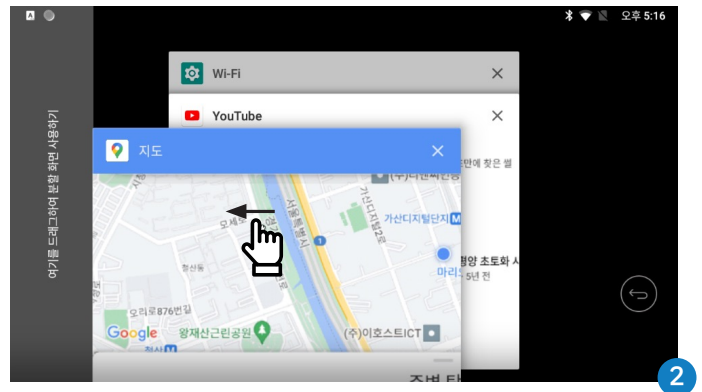

2 Main screen

- 1 Status bar
- 5 Wi-Fi setting
- 9 Home button
- 2 Flying back button
- 6 Volume control
- 10 Recent apps button
- 3 Quick apps icon and app list
- 7 Map zoom in
- 11 Back button
- 4 System setting
- 8 Map zoom out
- 12 Google voice search

3 Split screen I

- 1 Press recent app button to select the apps for split screen
- 2 Drag selected app screen to the left side
- 3 And select another app screen on the right side

4 Split screen II

○ Drag center division bar button to change the split screen display ratio